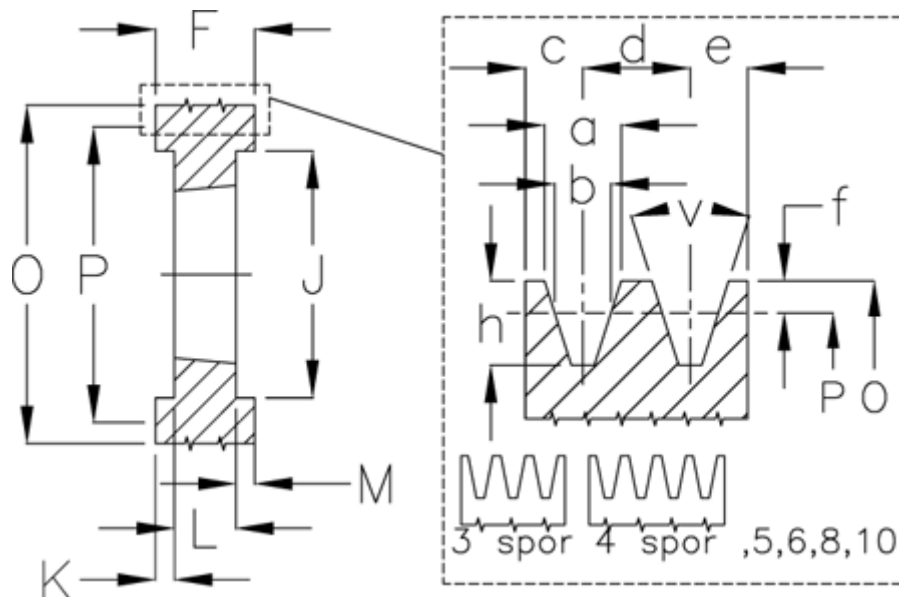

Article number: 604110013206

Description: V-belt pulley SPA 132/6 TL2517

Measures

a	= 12.7	For bush	= 2517	O	= 137.5
b	= 11.0	h	= 13.8	P	= 132
Bush ζ max	= 60	J	= 98	Type	= SPA
c	= 10.0	K	= 25	v	= 38 degrees
d	= 15.0	L	= 45		
e	= 10.0	m	= 25.0		
f	= 2.8	N	= -		
F	= 95	Number of ribs	= 6		